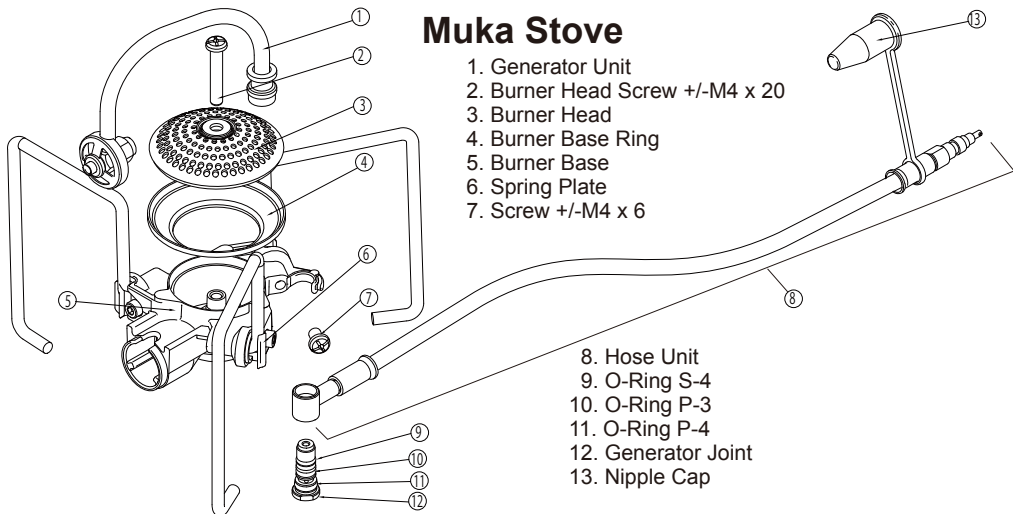

Assembly Drawings

Muka Stove

Smart Pump